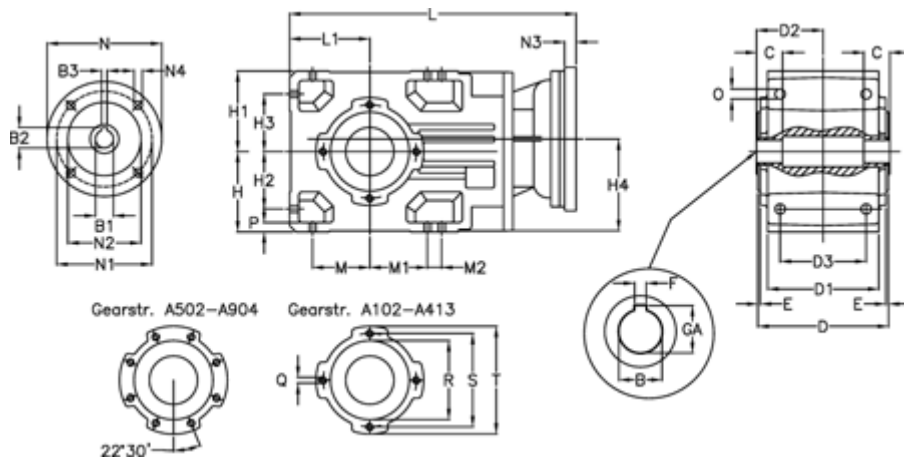

Article number: 296000502143225
 Description: Bevel helical gearbox
 A052UH25-21,4-P71B5

Measures

B = 25	D3 = 80	H3 = 37.5	N1 = 130	S = 85
B1 = 14	Description = A052 UH25-xx P71 B5	H4 = 80.5	N2 = 110	T = 101
B2 = 16.3	E = 2.0	L = 213.0	N3 = 7	
B3 = 5	F = 8	L1 = 58	N4 = 9,5	
C = 23	GA = 28.3	M = 37.5	O = 9.0	
D = 104	H = 58	M1 = 37.5	P = 8	
D1 = 99	H1 = 63	M2 = 9	Q = M8x14	
D2 = 52.0	H2 = 37.5	N = 160	R = 68	